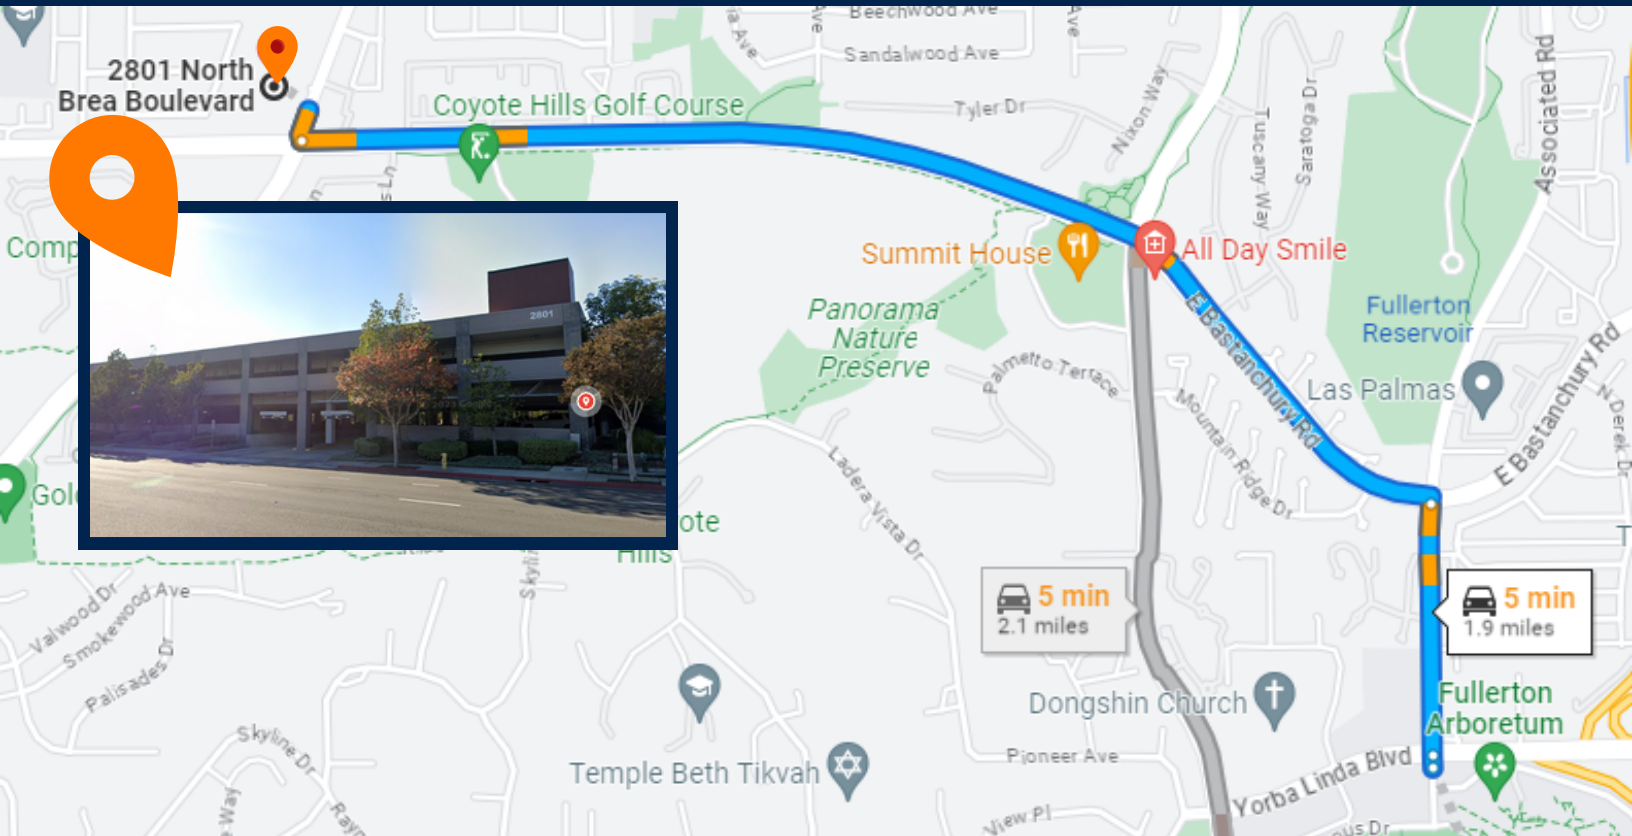

OFF-SITE PARKING DIRECTIONS

DIRECTIONS CSUF to Fullerton Free Church

1. Head North on State College Blvd
2. Left on Bastanchury Rd.
3. Straight through Brea Blvd
4. Right into the Fullerton Free Church Structure (entrance is located right after the gas station)

PARK ON LEVELS 2 & 3 ONLY

parking.fullerton.edu/moreparking