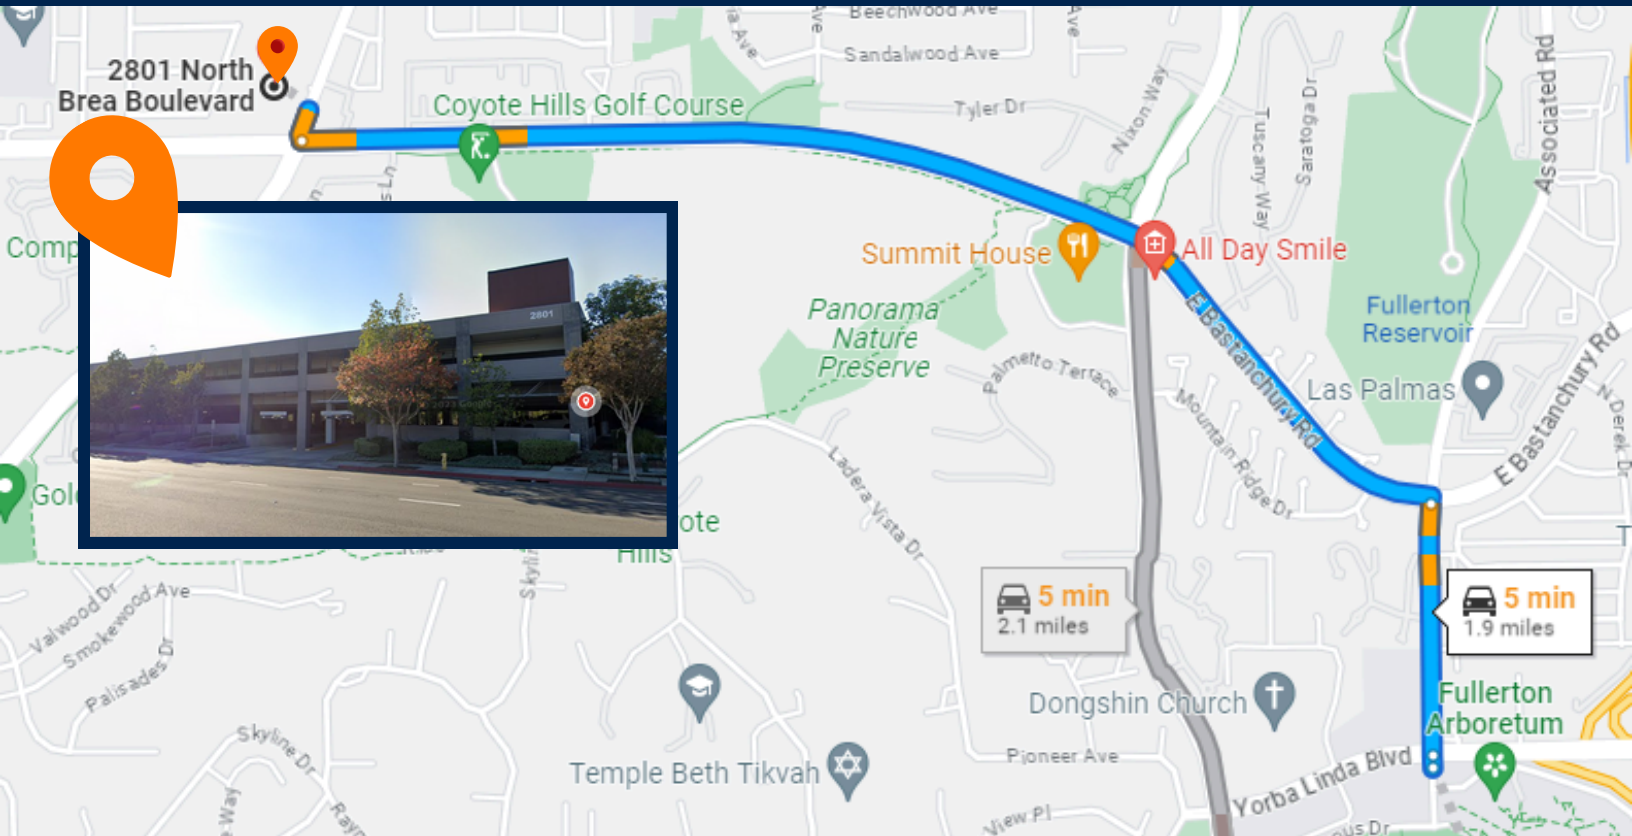

# OFF-SITE PARKING DIRECTIONS

## DIRECTIONS CSUF to Fullerton Free Church

1. Head North on State College Blvd
2. Left on Bastanchury Rd.
3. Straight through Brea Blvd
4. Right into the Fullerton Free Church Structure (entrance is located right after the gas station)

**PARK ON LEVELS 2 & 3 ONLY**

[parking.fullerton.edu/student](http://parking.fullerton.edu/student)