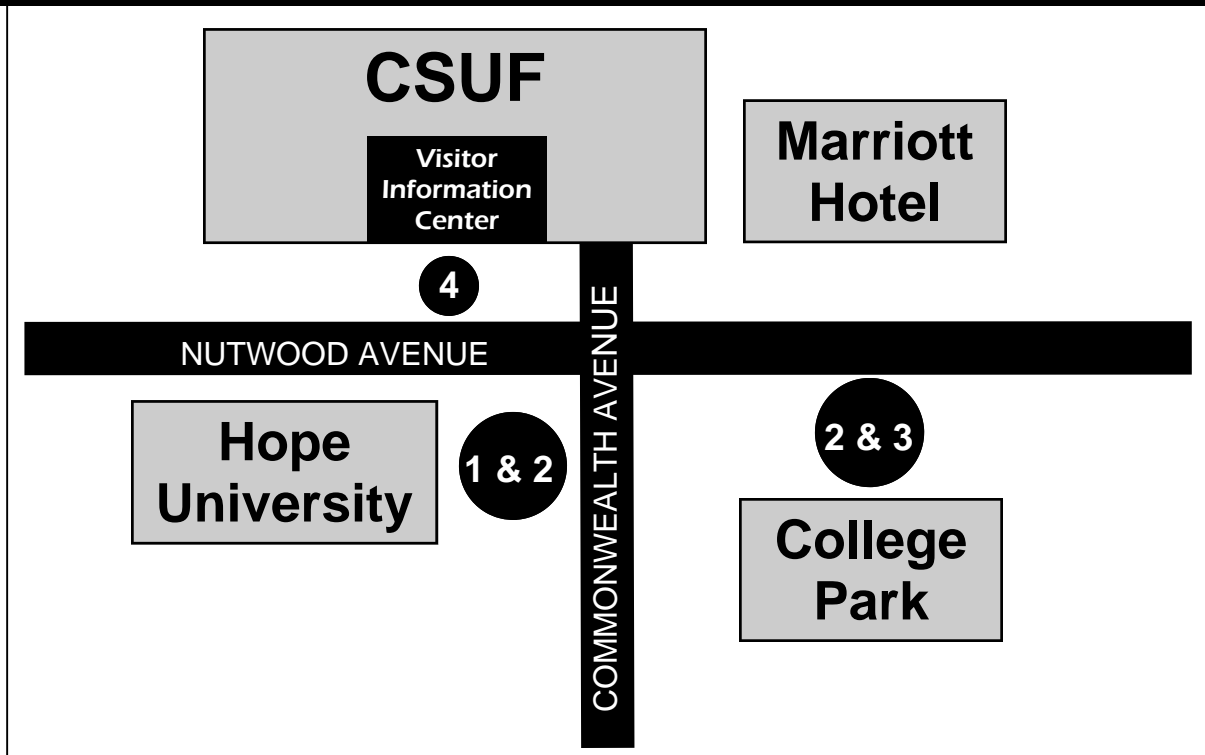

OCTA Bus Stop Locations For Train Stations

Bus stops at Cal State Fullerton

- 1** = OCTA #26 Pick up to Fullerton Transportation Center
- 2** = OCTA #26 Drop off from the Fullerton Transportation Center

- 3** = OCTA #24 Pick up to the Anaheim Canyon train station
- 4** = OCTA #24 Drop off from Anaheim Canyon train station

Bus stops at Anaheim Canyon Train Station

- 5** = OCTA #24 Drop off from Cal State Fullerton

- 6** = OCTA #24 Pick up to Cal State Fullerton