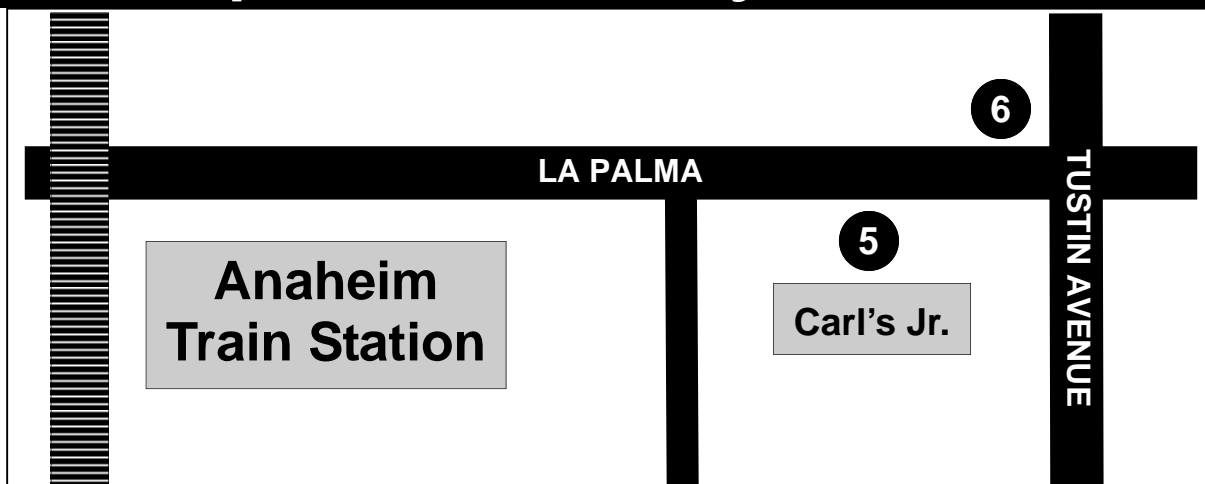

OCTA Bus Stop Locations For Train Stations

Bus stops at Cal State Fullerton

- 1** = OCTA #26 Pick up to Fullerton Transportation Center
- 2** = OCTA #26 Drop off from the Fullerton Transportation Center

- 3** = OCTA #24 Pick up to the Anaheim Canyon train station
- 4** = OCTA #24 Drop off from Anaheim Canyon train station

Bus stops at Anaheim Canyon Train Station

- 5** = OCTA #24 Drop off from Cal State Fullerton

- 6** = OCTA #24 Pick up to Cal State Fullerton