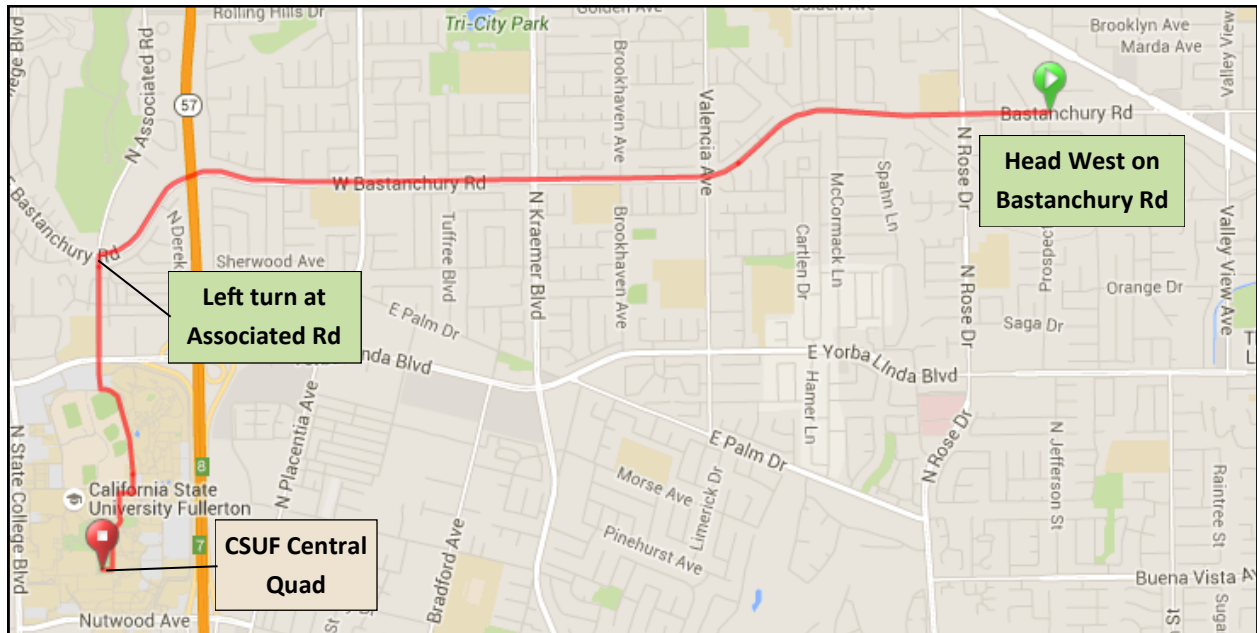

## Bicycle Route from Yorba Linda to CSUF

### What to Expect:

- A 3.2 mile ride from the northwest Yorba Linda area to Cal State Fullerton
- This route is along a fairly busy street with intermittent bike lanes
- Ride as far to the right as is practicable

Next Turn	Direction	Notes	Cumulative Distance
2.9		Head West on Bastanchury Rd for 2.9 miles	0.0
0.4	Left	Turn Left onto N Associated Rd	2.9
		You have arrived!	3.3

Interactive route: <http://ridewithgps.com/routes/7951239>