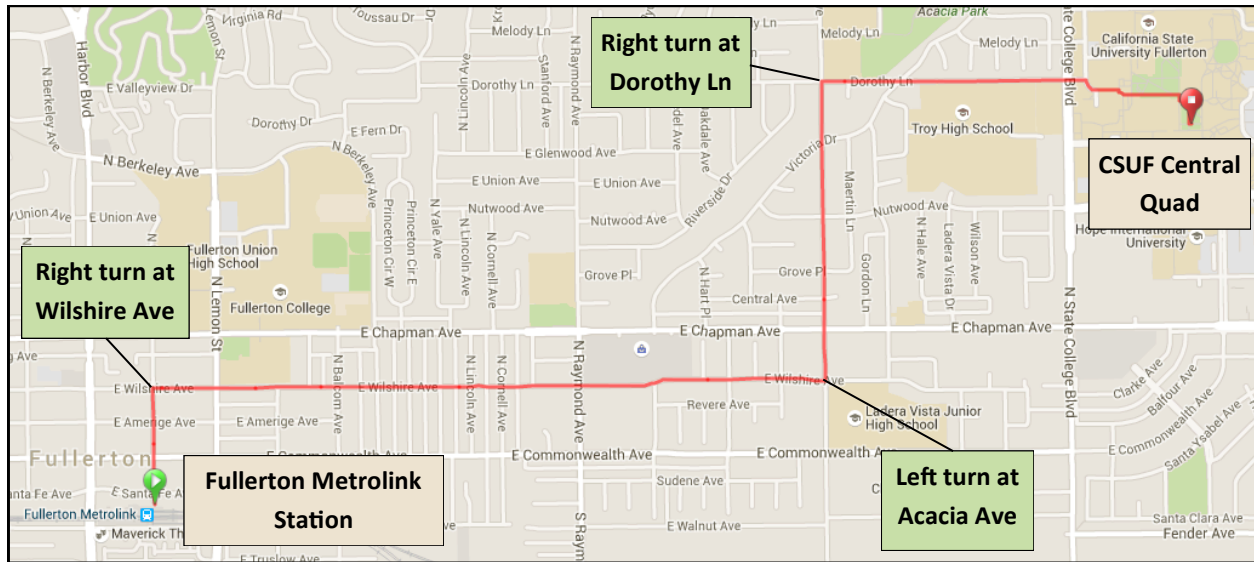

# Bike Route from Fullerton Transportation Center to CSUF

## What To Expect:

- A 2.7 mile ride from the Fullerton Transportation Center (Metrolink) to CSUF
- No marked bike lane for the first 1.6 miles, however these are low traffic streets

Next Turn	Direction	Notes	Cumulative Distance
0.2		Head North on N Pomona Ave	0.0
1.4	Right	Turn Right onto E Wilshire Ave	0.2
0.6	Left	Turn Left onto N Acacia Ave	1.6
0.5	Right	Turn Right onto Dorothy Ln	2.2
0.0	Straight	Continue onto Student Union Dr	2.7
0.0	Right	Turn Right to continue onto Campus	2.7
		You have arrived!	

Interactive route: <http://ridewithgps.com/routes/7950042>