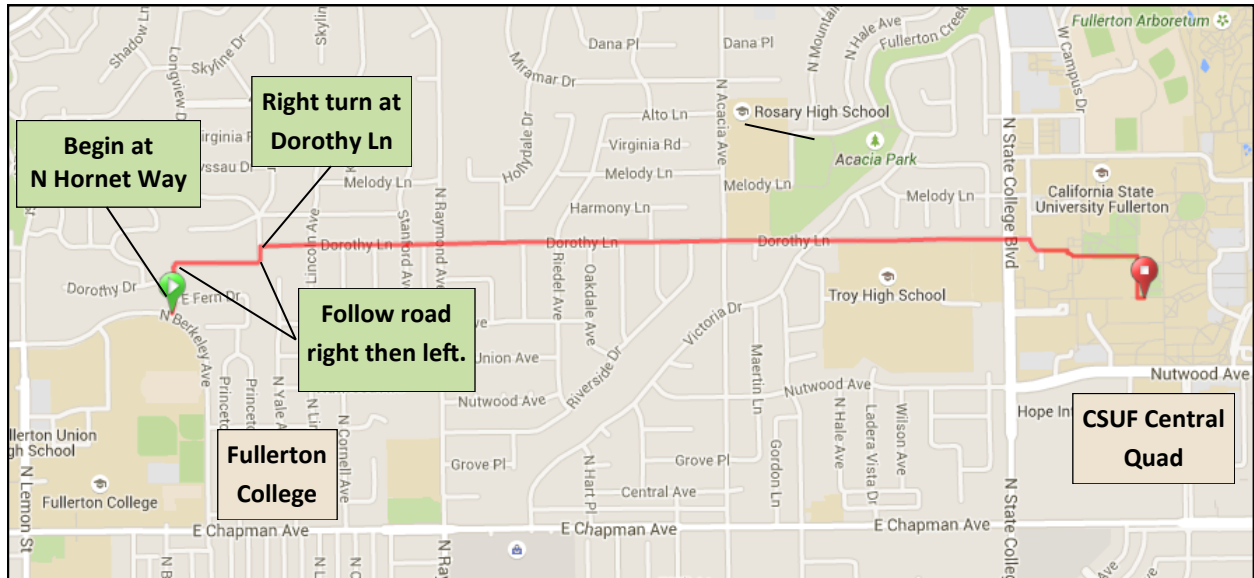

# Bicycle Route from Fullerton College to CSUF

## What To Expect:

- A 1.9 mile route with a marked bike lane through quiet neighborhood streets
- This route begins with short hills, then is flat for the rest of the route

Next Turn	Direction	Notes	Cumulative Distance
0.1		Head North on Hornet Way	0.0
0.2	Right/Left	Follow Hornet Way turn into Dorothy Ln	0.1
1.3	Right	Turn Right to stay on Dorothy Ln	0.3
0.0	Straight	Continue on Dorothy Ln for 1.3 miles	0.3
0.0	Straight	You have arrived!	1.6

Interactive route: <http://ridewithgps.com/routes/8100259>