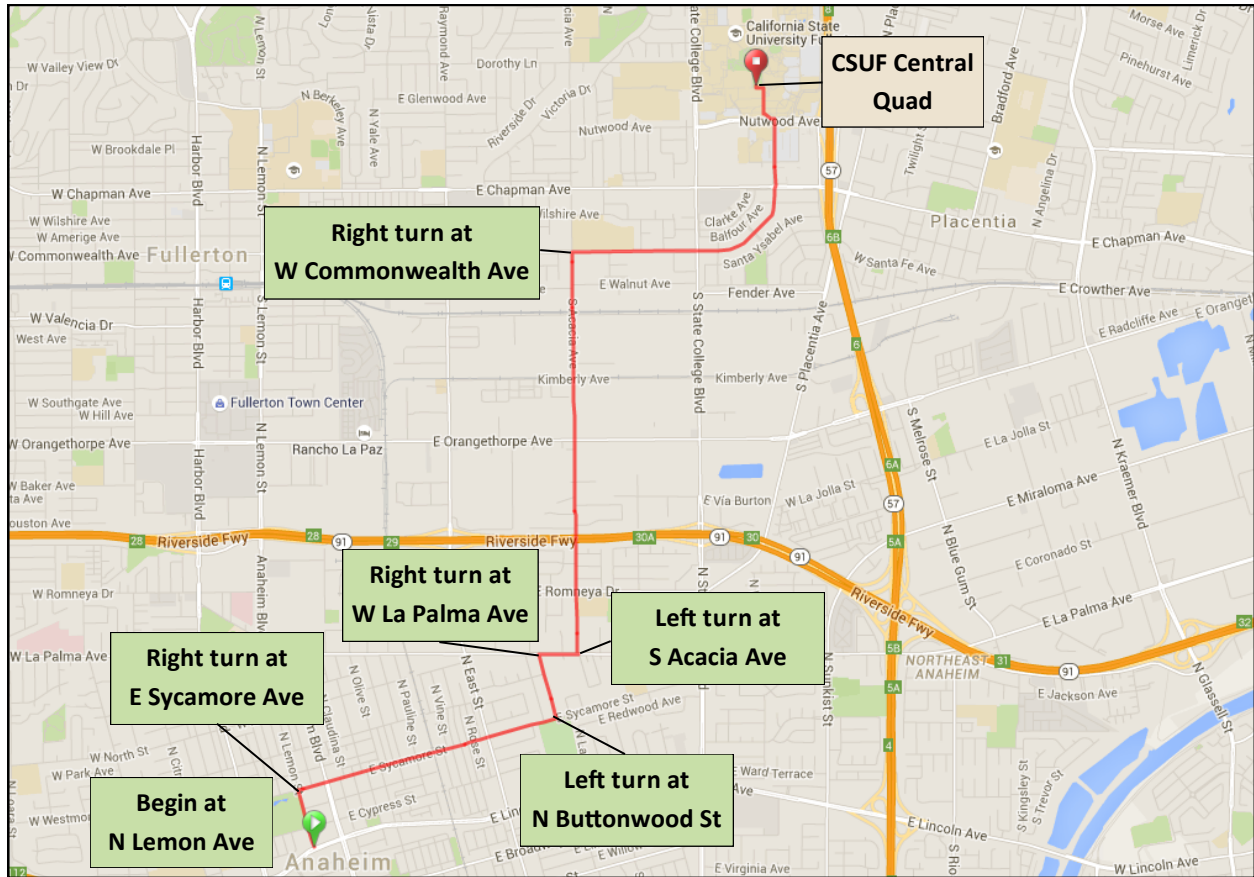

Bicycle Route from Anaheim to CSUF

What To Expect:

- An easy 4.6 mile ride from the Colony area in Anaheim to Cal State Fullerton
- This route has minimal bike lanes but follows mostly bike friendly streets
- Ride as far to the right as is practicable
- Be aware of cars pulling out of driveways and side streets

Next Turn	Direction	Notes	Cumulative Distance
		Head North on N Lemon Ave	
0.2	Right	Turn Right onto E Sycamore Ave	0.0
1.1	Left	Turn Left onto N Buttonwood St	0.2
0.3	Right	Turn Right onto W La Palma Ave	1.3
0.1	Left	Turn Left onto S Acacia Ave	1.6
1.6	Right	Turn Right at W Commonwealth Ave	1.7
1.3	Straight	You have arrived!	

Interactive route: <http://ridewithgps.com/routes/8215704>