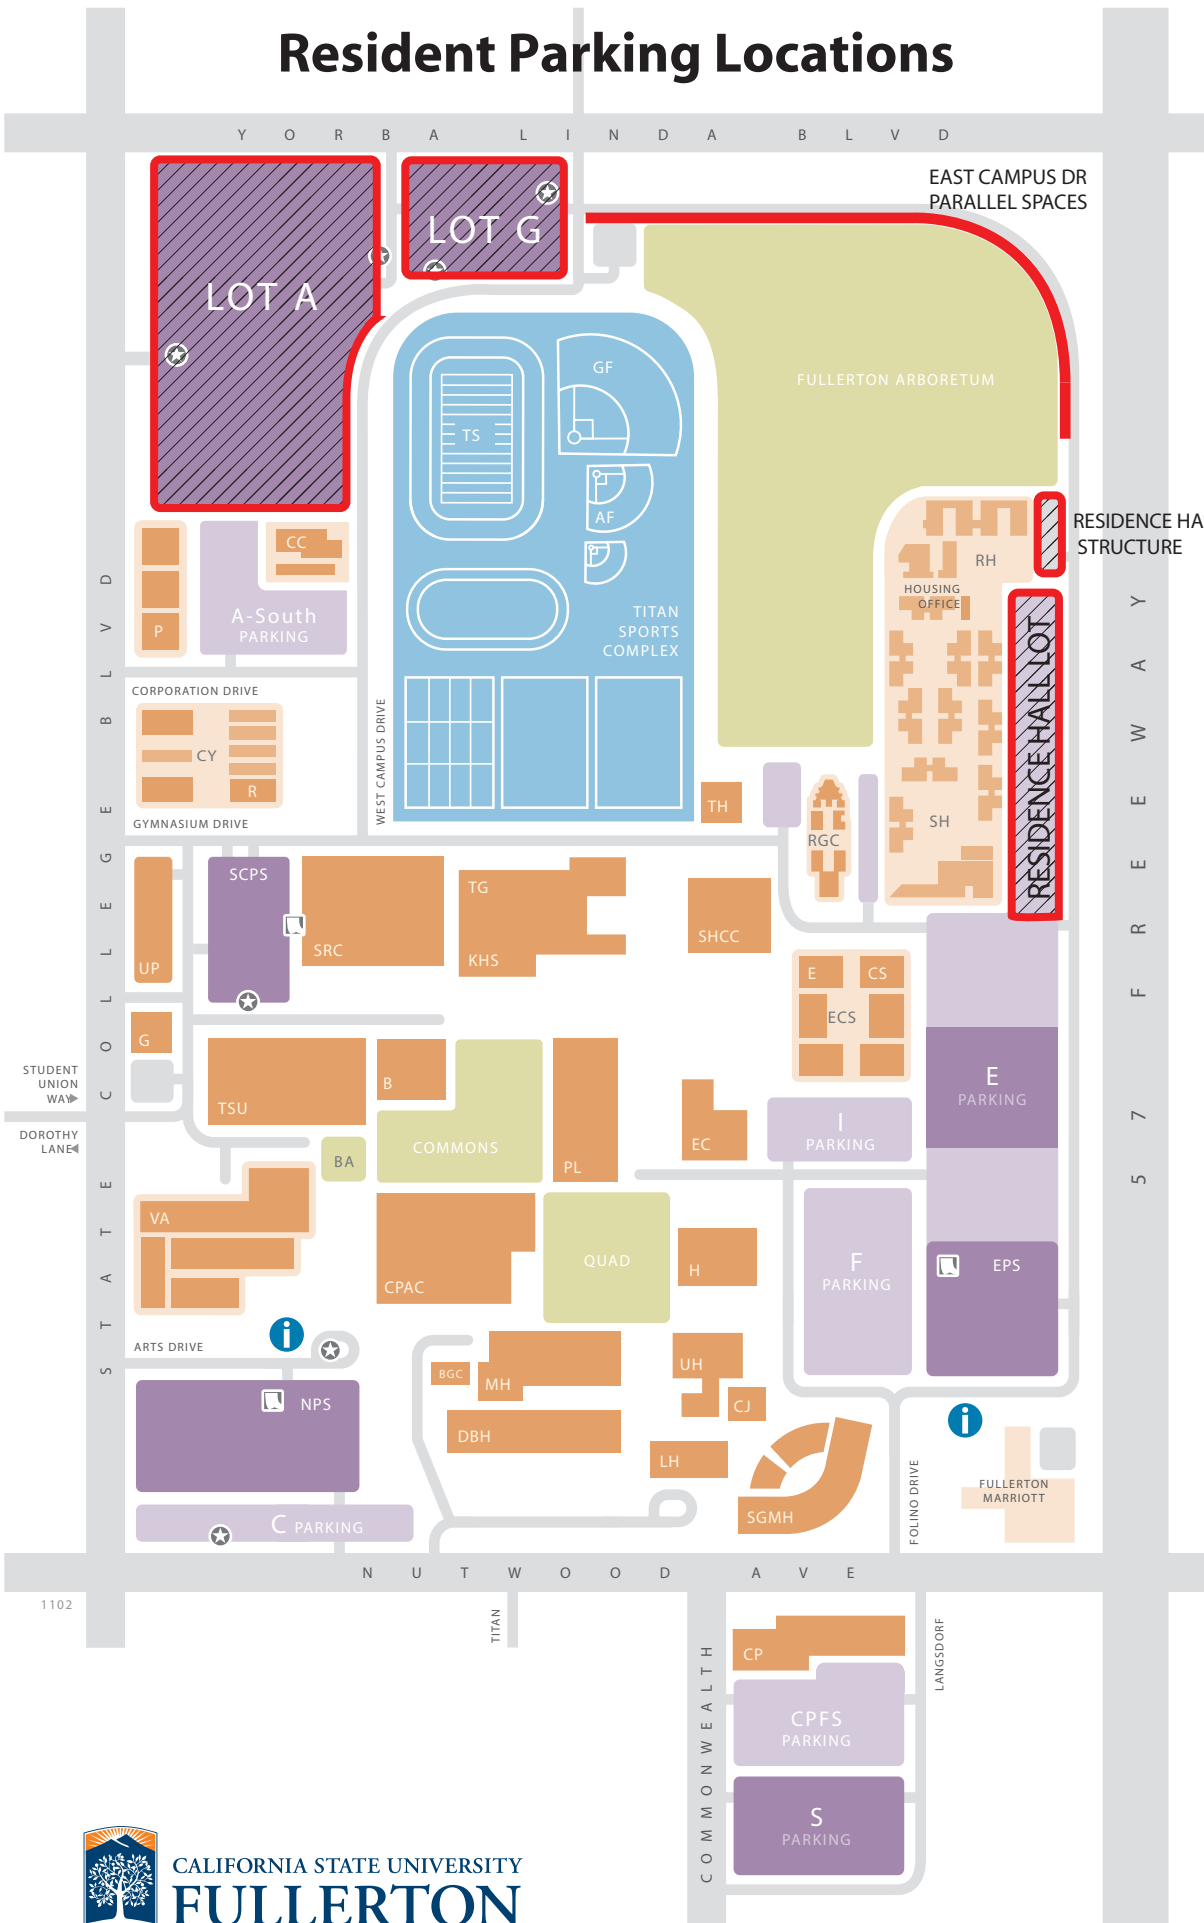

Resident Parking Locations

- AF Anderson Field
- B Bookstore/Titan Shops
- BA Becker Amphitheater
- BGC Greenhouse Complex
- CC Children's Center
- CJ Carl's Jr.
- CP College Park
- CPAC Clayes Performing Arts Center
- CY Corporation Yard
- CS Computer Science
- DBH Dan Black Hall
- E Engineering
- EC Education-Classroom
- ECS Engineering & Computer Science
- EPS Eastside Parking Structure
- G Golleher Alumni House
- GF Goodwin Field
- H Humanities-Social Sciences
- KHS Kinesiology & Health Science
- LH Langsdorf Hall
- MH McCarthy Hall
- P Parking & Transportation Office
- RH Residence Halls
- PL Pollak Library
- R Receiving
- RGC Ruby Gerontology Center
- SHCC Student Health & Counseling Center
- SGMH Mihaylo Hall
- SH Student Housing
- SRC Student Rec Center
- TG Titan Gymnasium
- TH Titan House
- TS Titan Stadium
- TSU Titan Student Union
- UH University Hall
- UP University Police
- VA Visual Arts
- NPS Nutwood Parking Structure
- SCPS State College Parking Structure

- Visitor Information Center
- Buildings
- Student Parking
- Faculty/Staff Parking
- Parking Permit Machine
- Park and Pay