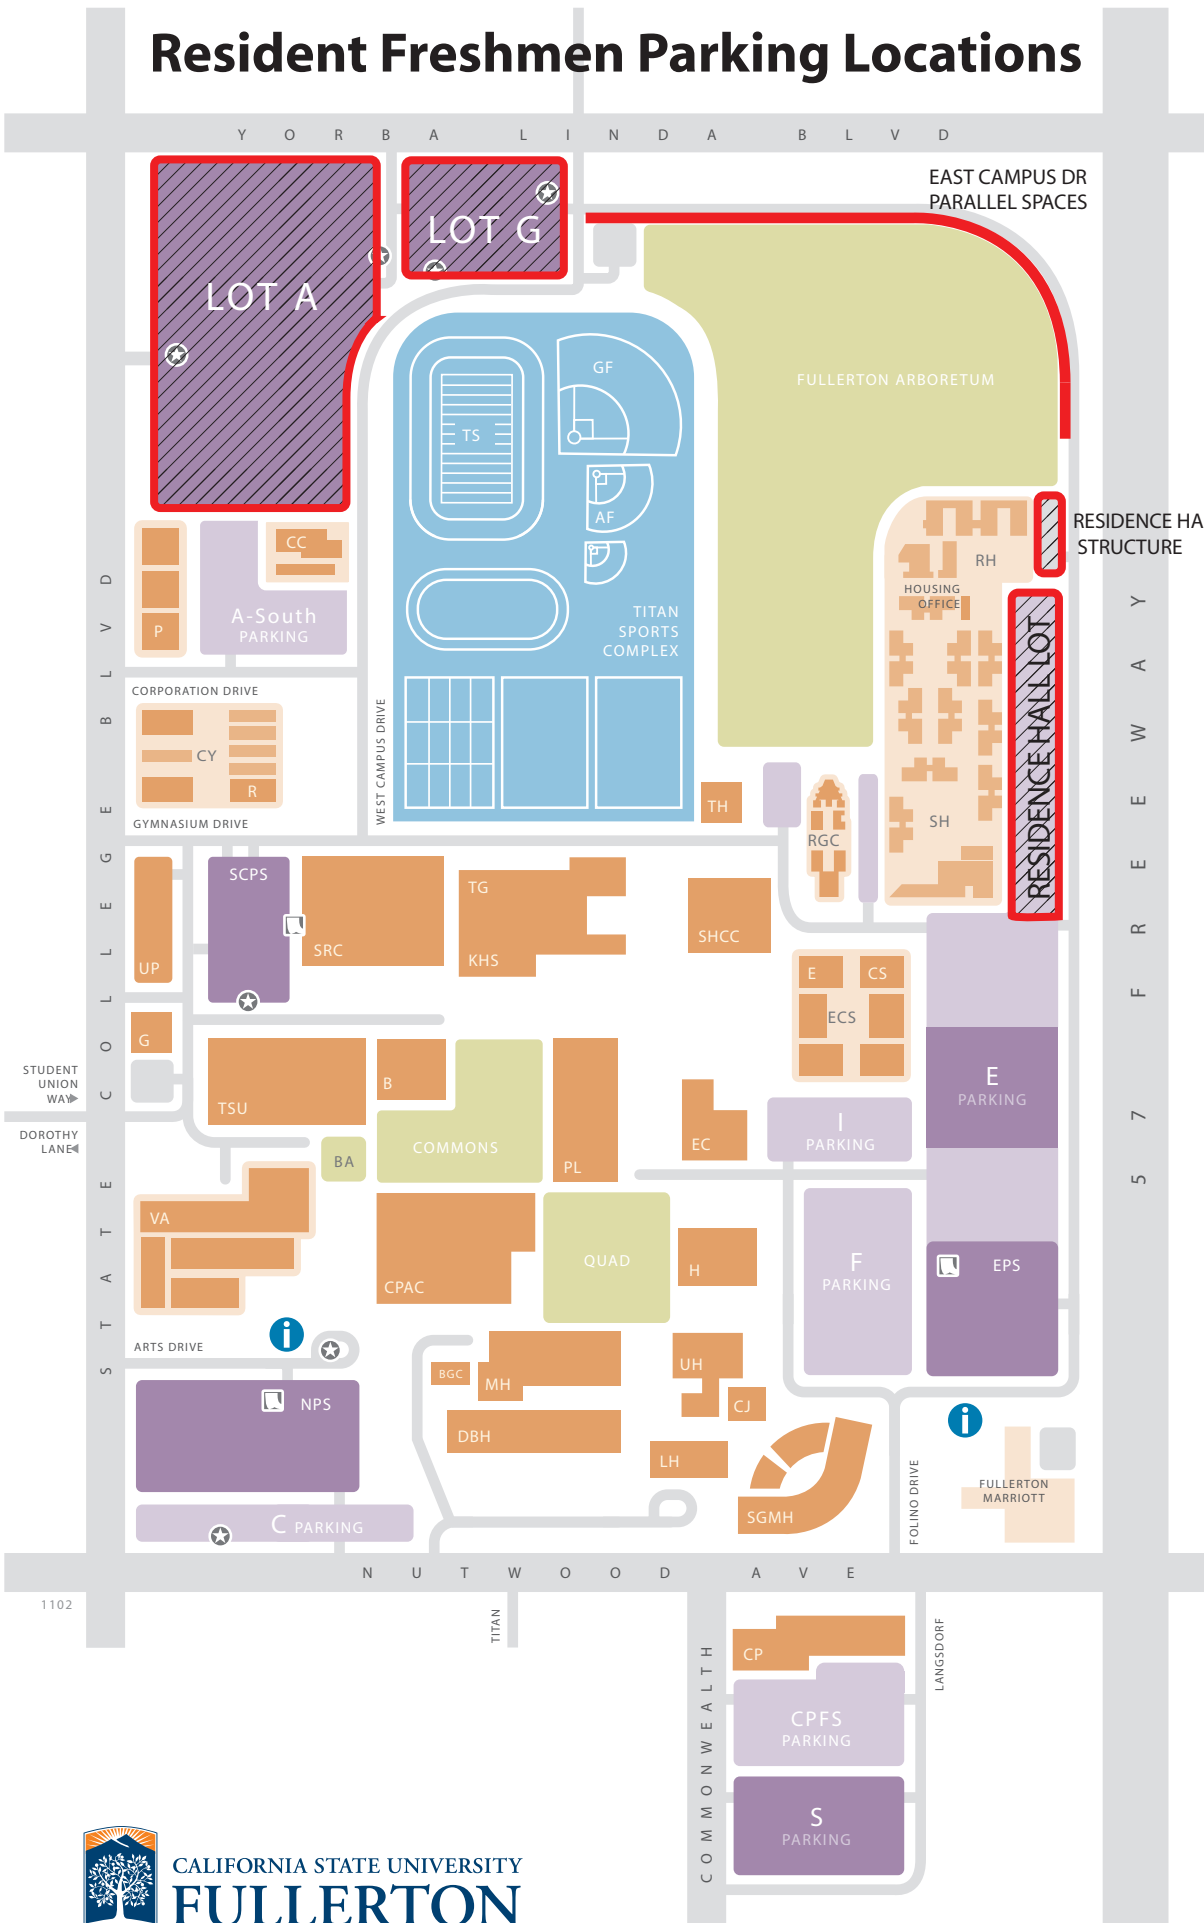

Resident Freshmen Parking Locations

- AF Anderson Field
- B Bookstore/Titan Shops
- BA Becker Amphitheater
- BGC Greenhouse Complex
- CC Children's Center
- CJ Carl's Jr.
- CP College Park
- CPAC Clayes Performing Arts Center
- CY Corporation Yard
- CS Computer Science
- DBH Dan Black Hall
- E Engineering
- EC Education-Classroom
- ECS Engineering & Computer Science
- EPS Eastside Parking Structure
- G Golleher Alumni House
- GF Goodwin Field
- H Humanities-Social Sciences
- KHS Kinesiology & Health Science
- LH Langsdorf Hall
- MH McCarthy Hall
- P Parking & Transportation Office
- RH Residence Halls
- PL Pollak Library
- R Receiving
- RGC Ruby Gerontology Center
- SHCC Student Health & Counseling Center
- SGMH Mihaylo Hall
- SH Student Housing
- SRC Student Rec Center
- TG Titan Gymnasium
- TH Titan House
- TS Titan Stadium
- TSU Titan Student Union
- UH University Hall
- UP University Police
- VA Visual Arts
- NPS Nutwood Parking Structure
- SCPS State College Parking Structure

- Visitor Information Center
- Buildings
- Student Parking
- Faculty/Staff Parking
- Parking Permit Machine
- Park and Pay